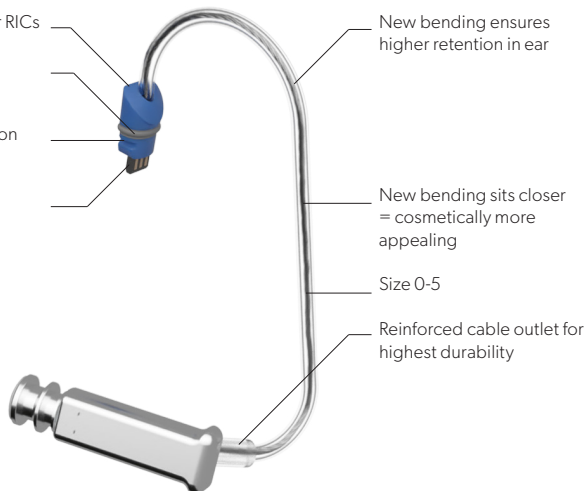

## miniReceiver 3.0

receiver types

Our new EarWear 3.0 offers a higher physical fit rate, improved cosmetics and better retention

miniReceiver 3.0 Cable Bending  
10 / 10 fit correctly – out of the box

Smaller plug for smaller RICs

Push-/pull system –  
no tool required

Smart Receiver Detection  
prevents misuse

6-Pin Connector for  
new features

New bending ensures  
higher retention in ear

New bending sits closer  
= cosmetically more  
appealing