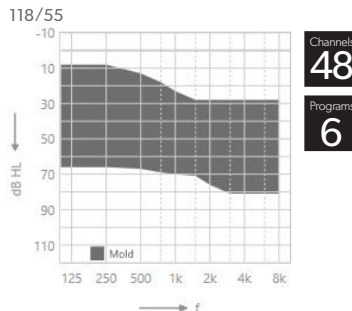

Inσιο Charge&Go AX Customs Fitting Ranges

Inσιο Indicators Available

Inσιο Removal Options

*N/A on black and dark brown