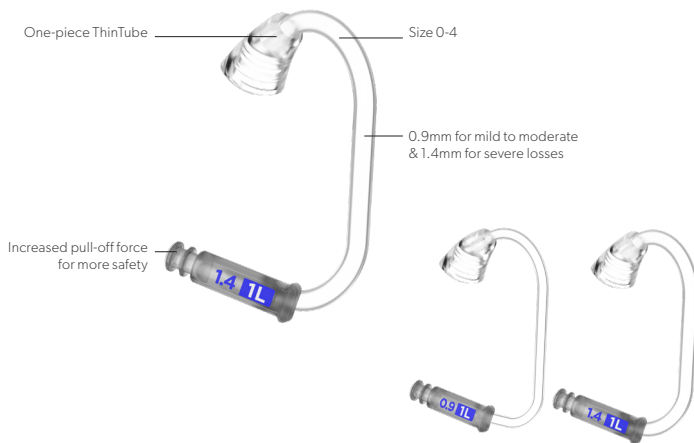

Thin Tube 3.0

Compatible with Motion Charge&Go X and P BTE

Both ThinTube 3.0 options offer proven better retention, comfort, usability and physical fit rate

The new 1.4mm-width PowerTube also delivers a cosmetically appealing solution for more severe degrees of hearing loss.

Retention

Improved bending of tube + outlet locks the acoustical coupling reliably into the ear canal, prevents lateral migration and makes concha-locks redundant.

Binaural Thin tube 3.0 S0	10991609
Binaural Thin tube 3.0 S1	10991610
Binaural Thin tube 3.0 S2	10991611
Binaural Thin tube 3.0 S3	10991612
Binaural Thin tube 3.0 S4	10991613
Binaural Thin tube 3.0 S0 Power	10992492
Binaural Thin tube 3.0 S1 Power	10992493
Binaural Thin tube 3.0 S2 Power	10992494
Binaural Thin tube 3.0 S3 Power	10992495
Binaural Thin tube 3.0 S4 Power	10992496