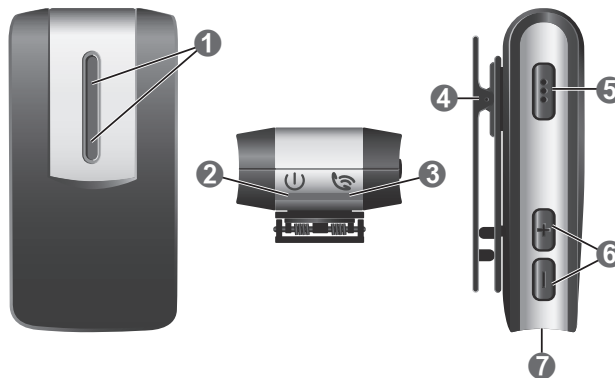

StreamLine Mic – Overview

Multi-function button (MFB)

- Switch on (press 3 sec) and off (press 6 sec)
- Toggle between two modes:
  - Bluetooth® Phone Mode
  - Remote Microphone Mode

Wearer controls/status indicators

- VC / Program up
- VC / Program down
- Power indicator
- Status indicator

StreamLine Mic offers intuitive onboard control and status elements

Accessories included in the shipment

- 2 lanyards (regular and long)
- USB wall plug + USB connector
- Pouch
- User Guide

StreamLine Mic controls

1. 1 Microphones
2. 2 Power indicator
3. 3 Status indicator
4. 4 Lapel clip
5. 5 Multi-function button (volume, program, mute)
6. 6 Volume buttons and
7. 7 USB port for charging