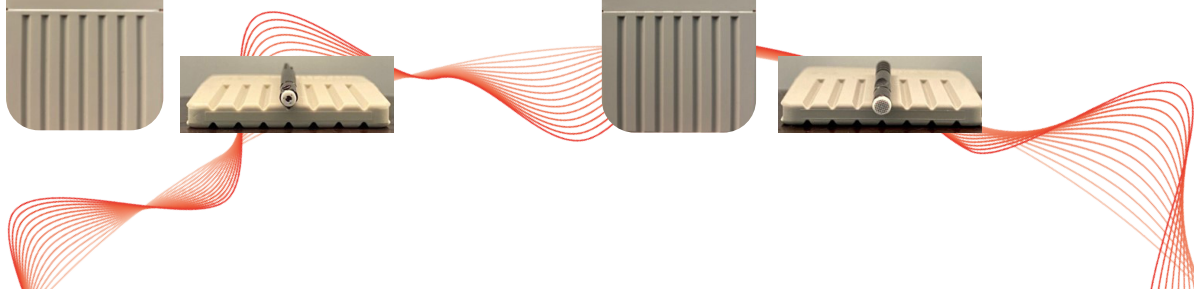

QuickGuard
Part #10962504
Used for: Insignia Customs and 2.0 Earmolds

3.0 CeruSTOP XL
Part #10999334
Used for: 3.0 HP Receivers