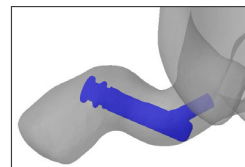

Thin Tube 3.0

Compatible with Motion Charge&Go X and P BTE

Both ThinTube 3.0 options offer proven better retention, comfort, usability and physical fit rate

The new 1.4mm-width PowerTube also delivers a cosmetically appealing solution for more severe degrees of hearing loss.

Retention

Improved bending of tube + outlet locks the acoustical coupling reliably into the ear canal, prevents lateral migration and makes concha-locks redundant.

Binaural Thin tube 3.0 S0	10991609
Binaural Thin tube 3.0 S1	10991610
Binaural Thin tube 3.0 S2	10991611
Binaural Thin tube 3.0 S3	10991612
Binaural Thin tube 3.0 S4	10991613
Binaural Thin tube 3.0 S0 Power	10992492
Binaural Thin tube 3.0 S1 Power	10992493
Binaural Thin tube 3.0 S2 Power	10992494
Binaural Thin tube 3.0 S3 Power	10992495
Binaural Thin tube 3.0 S4 Power	10992496