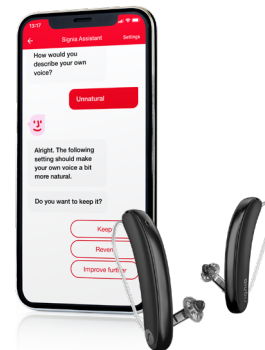

Signia App for Patients

Beyond streaming and remote control capabilities, the Signia app is customized to display specific features based on the patient's hearing aid model and gives them freedom and support with access to:

TeleCare™ for remote care support with you! Patients fitted with Signia TeleCare have a 19% higher acceptance rate than patients fitted without it.¹

Signia Assistant for on-demand AI support. 93% stated that using the Signia Assistant improved their satisfaction for listening in difficult situations.²

Signia Face Mask Mode for an immediate boost in speech with the simple tap of a button. Facemasks have been shown to reduce audibility by up to 30%, and make lip reading impossible.³