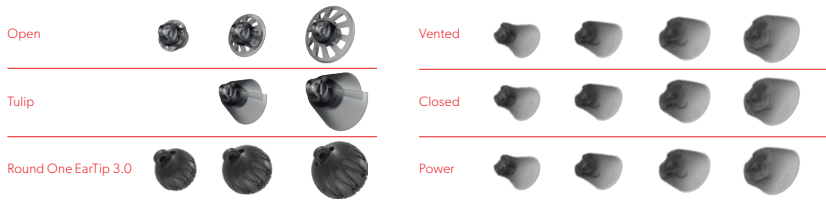

Push-/pull system –  
no tool required

Smart Receiver Detection  
prevents misuse

6-Pin Connector for  
new features

New bending ensures  
higher retention in ear

New bending sits closer  
= cosmetically more  
appealing

## EarWear 3.0

This versatile new range is suitable for the vast majority of ear anatomies and hearing needs

Soft eartips allow for deep insertion with high comfort - also into small ear canals

- The new Power Sleeve 3.0 expands on the the acoustically reliable sleeve design, now offering a fully closed option.
- Secure, proven design makes Eartips 3.0 and Sleeves 3.0 much easier for wearers to exchange.
- All Earwear 3.0 items can be used together.