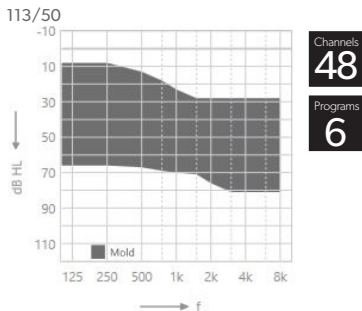

Inσιο Charge&Go AX Customs Fitting Ranges

Inσιο Indicators Available

Inσιο Removal Options

*N/A on black and dark brown