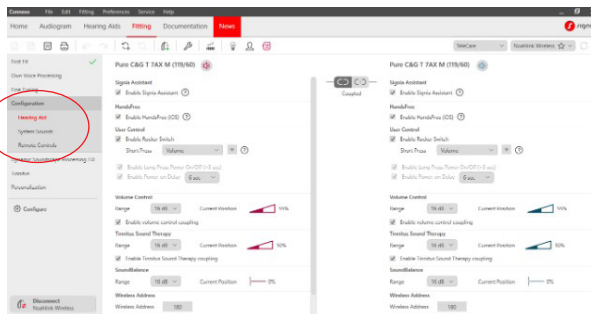

Signia Fitting Guide

(continued)

7. Select Configuration Configuration

- **Hearing aid** – Configure User Controls, Volume Control, Therapy Signal, SoundBalance.
- **System Sounds** – Configure Alert Tones.

8. Save Session and Select “X” at top right of screen or select drop down item under File.
  - Disconnect hearing aids.