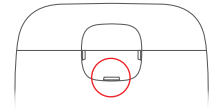

DRY AND CLEAN INDICATORS

Solid yellow	The maintenance cycle is paused, but the charging cycle continues.
Flashing white	The maintenance cycle is in progress (drying/UV-C).
Solid white	The maintenance cycle is complete.

Flashing red	An error occurred during the maintenance, the cycle has stopped.
Flashing yellow	The maintenance cycle is paused due to overheating (fan still running).