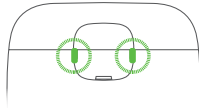

Dry&Clean Charger

CHARGE INDICATORS

Solid yellow	The charger is detecting the hearing aid.
Flashing green	The hearing aid is charging, low battery, less than 40%.
Glowing green	The hearing aid is charging, battery more than 40%.
Solid green	The hearing aid is fully charged, battery 100% charged.

One indicator flashing red	An error occurred during charging, and the charging has stopped.
Both indicators flashing red	An error occurred during charging, and the charging has stopped.
Flashing yellow	The temperature of the hearing aid has become too high during charging, and charging is paused.