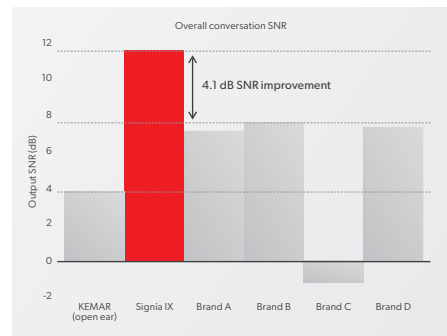

New Study

# Industry-Leading Group Conversation Enhancement

**Signia Integrated Xperience boasts an impressive 4.1 dB SNR improvement over the nearest competitor in a noisy group conversation scenario.**

Our latest study spotlights RealTime Conversation Enhancement's unique ability to target and enhance multiple speakers, ensuring unparalleled access to conversation in noisy group settings.

## An Innovative Methodology: Providing Evidence Relevant to Real Conversations

We simulated a real group conversation between two alternating speakers in noise. We then measured the output SNR in the ear of a KEMAR manikin, comparing Signia IX to premium devices for four other prominent manufacturers. This revealed a remarkable 4.1 dB SNR improvement<sup>1</sup> over the nearest competitor—a testament to RealTime Conversation Enhancement's industry-leading ability to dynamically enhance multiple speakers in noise.