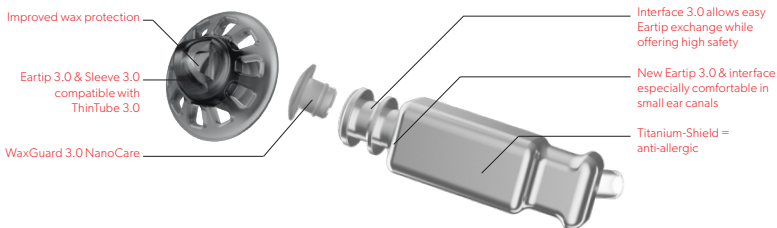

Push-/pull system –  
no tool required

Smart Receiver Detection  
prevents misuse

6-Pin Connector for  
new features

New bending ensures  
higher retention in ear

New bending sits closer  
= cosmetically more  
appealing

## EarWear 3.0

This versatile new range is suitable for the vast majority of ear anatomies and hearing needs

Soft eartips allow for deep insertion with high comfort - also into small ear canals

- The new Power Sleeve 3.0 expands on the the acoustically reliable sleeve design, now offering a fully closed option.
- Secure, proven design makes Eartips 3.0 and Sleeves 3.0 much easier for wearers to exchange.
- All Earwear 3.0 items can be used together.