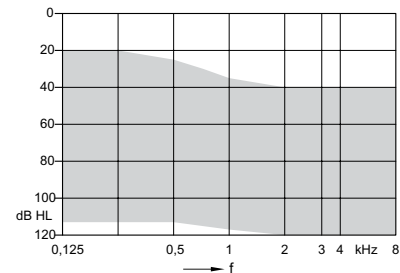

### Motion C&G SP X Fitting Range

82/140 dB SPL (Earhook)

Earhook