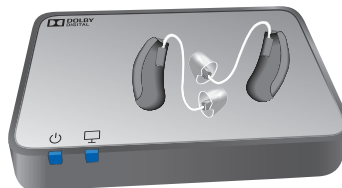

Pairing for StreamLine TV

If ordered together, Signia will pair all Bluetooth® compatible hearing aids to the Streamline TV.

The hearing aids need to be paired once with the transmitter. After that, the pairing is saved in the hearing aids and remembered each time they are turned on.

- Ensure that the transmitter is connected to the power supply.
- Turn the hearing aids off and on again: open and close the battery compartments. If your hearing aids do not have a battery compartment, turn them off and on as described in the hearing aids' user guide.
- Place both hearing aids close to, or on top of, the transmitter. The pairing process starts automatically.
- Observe the indicators:

Description

- ■ If pairing is completed, both indicators are blue for about 30 seconds.

Multiple users:

- The transmitter can be paired to multiple hearing aids. All hearing aids will be able to hear the same audio signal.
- To clear the pairings of one current user, first reset the transmitter to factory settings. This will clear the pairings of all users. After that, pair the hearing aids of the other users again. Refer to the section "Resetting to factory settings".