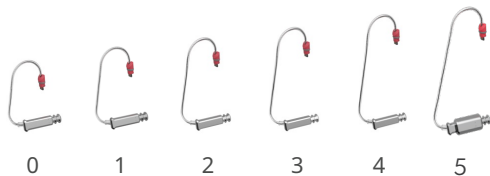

Signia RIC products and fitting ranges

miniReceiver 3.0

6 Lengths