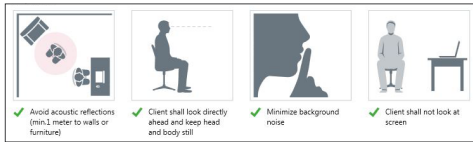

Signia Fitting Guide

(continued)

5. Run OVP (Own Voice Processing)*

For optimal results