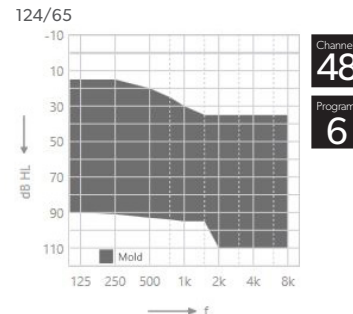

Inσιο Charge&Go AX Customs Fitting Ranges

Inσιο Indicators Available

Inσιο Removal Options

*N/A on black and dark brown