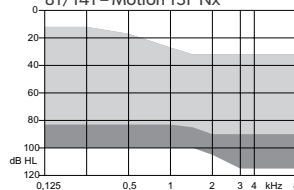

Channels **48**
Programs **6**

Beige

Granite

Grey

Black

Silver

Pearl White

Golden Blonde

Sandy Brown

Dark Champagne

Dark Granite

Deep Brown