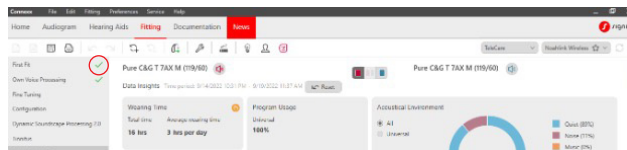

Audiogram

Detect Hearing Instruments

Hearing Loss Simulator

4. Once hearing aids are detected, read out connected devices

Please note:

- a. Since aids have been first fit, if you are reading out connected instruments (recommended) Connex will open on the Data Log screen.
- b. Visually confirm green check mark beside First fit.