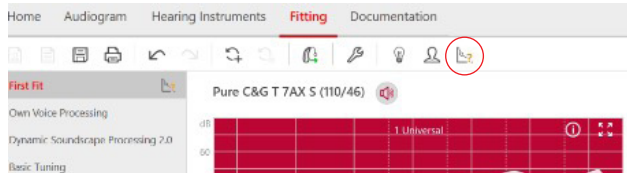

- c. If any acoustic parameters are adjusted on the First Fit tab, we recommend performing a new first fit.