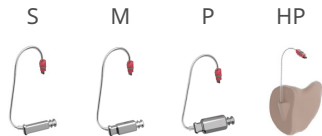

4 Power Levels