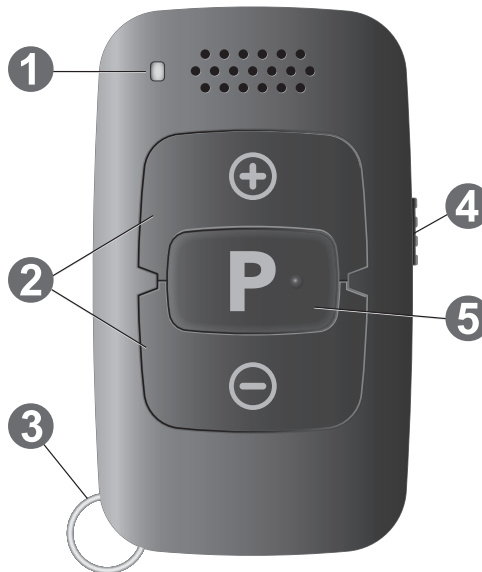

miniPocket — Remote control compatible with all Signia hearing aids

Small enough to hang on a keyring, the miniPocket™ is ideal for wearers who want quick, discreet control of their hearing aids without using a smartphone.

- Battery type CR2450
- Pairing remains in place when battery dies and is replaced

Components

1. 1 Status LED
   - 2 Volume buttons
   - 3 Keyring
   - 4 Key lock switch
   - 5 Program change button
2. ---