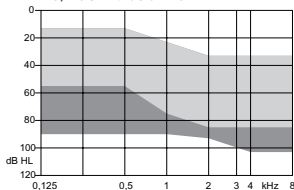

Fitting Ranges

70/139 – Motion 13 Nx

Channels **48**
Programs **6**

81/141 – Motion 13P Nx