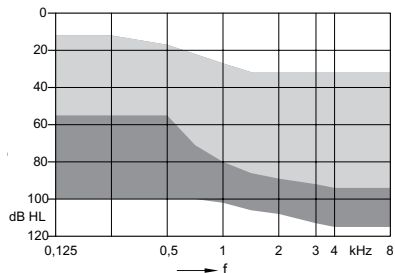

Motion C&G P X Fitting Range

77/135 dB SPL (Earhook)

66/130 dB SPL (ThinTube 3.0)

70/131 dB SPL (ThinTube 3.0 P)