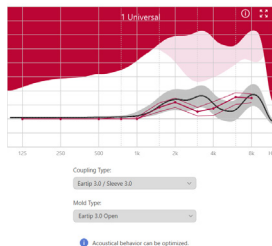

CROS/BICROS Listening Check

Outside of Connexx

1. Turn on Both Hearing aid and CROS/BICROS
2. Hearing Aids need to be “Head Distance Apart”
3. Rub CROS/BICROS Microphones

Inside Connexx Software

1. Detect/Connect to both Hearing Aid and CROS/BICROS
2. First Fit Settings will show CROS/BICROS Mic Active
3. Fine Tuning>Sound Settings > CROS Mic Slider Enabled

Input-Configuration

Mode: CROS

☐ Enable CROS microphone

CROS Microphone is not available in

CROS level

-12 dB

Note: Start up delay defaults to 18 seconds.