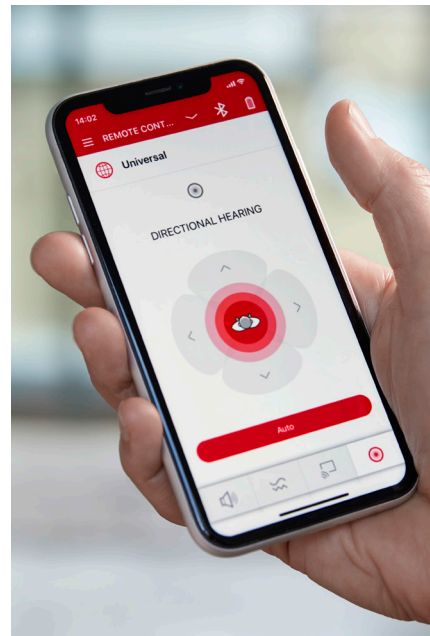

* Article, Matthias Froehlich, PhD, Eric Branda, AuD, PhD, Dirk Apel, BS, 2020: User Engagement with Signia TeleCare: A Way to Facilitate Hearing Aid Acceptance