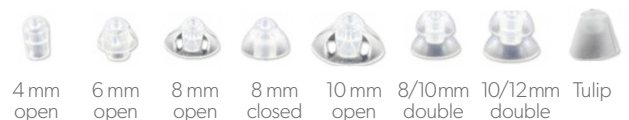

Sleeves 3.0 XS,S,M,L (Vented, Closed, Power)

- ThinTube 3.0 (Standaard 0,9 mm)
- ThinTube 3.0 (Power 1,4 mm)
- MiniReceiver 3.0 (S,M,P)
- Silk C&G IX
- Active IX & Active Pro IX

ClickDomes 2.0 (Open, Tulip, Closed, Double)

- MiniReceiver 2.0 (S,M,P)

ClickSleeves 2.0 XS,S,M,L (Vented, Closed)

- MiniReceiver 2.0 (S,M,P)
- Silk X, Silk NX

Tips (Open, Tulip, Closed, Double)

- Life Tube
- ThinTube 2.0 met koppelstukje

Overzicht

ThinTubes en miniReceivers